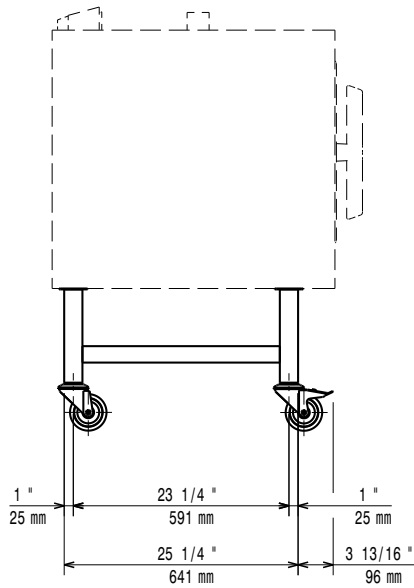

Cooking accessories
Riser on wheels for stacked oven

ITEM # _____

MODEL # _____

NAME # _____

SIS # _____

AIA # _____

922635 (RIWEST611)

Riser on wheels for stacked
2x6 GN 1/1 ovens, height
250mm

922634 (RIWEST621)

Riser on wheels for stacked
2x6 GN 2/1 ovens, height
250mm

Main Features

- Ideal for easy cleaning and to raise bottom oven for easier operations

APPROVAL: _____

Front

Side

Top

Key Information:**External dimensions,****Width:**

922635 (RIWEST611) 835 mm

922634 (RIWEST621) 1058 mm

External dimensions,**Depth:**

922635 (RIWEST611) 675 mm

922634 (RIWEST621) 871 mm

External dimensions,**Height:**

390 mm

Net weight:

922635 (RIWEST611) 19 kg

922634 (RIWEST621) 21.3 kg

Shipping weight:

922635 (RIWEST611) 12.22 kg

922634 (RIWEST621) 15.75 kg