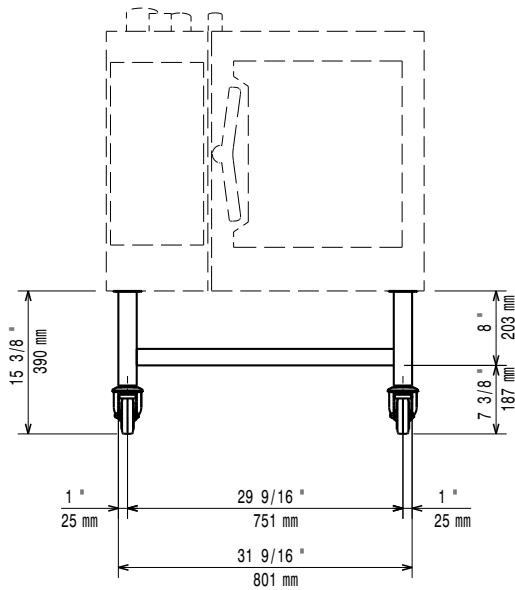

Cooking accessories
Riser on wheels for stacked oven

ITEM # _____

MODEL # _____

NAME # _____

SIS # _____

AIA # _____

922635 (RIWEST611)

Riser on wheels for stacked
2x6 GN 1/1 ovens, height
250mm

922634 (RIWEST621)

Riser on wheels for stacked
2x6 GN 2/1 ovens, height
250mm

Main Features

- Ideal for easy cleaning and to raise bottom oven for easier operations

APPROVAL: _____

Front

Side

Top

Key Information:**External dimensions,****Width:**

922635 (RIWEST611) 835 mm

922634 (RIWEST621) 1058 mm

External dimensions,**Depth:**

922635 (RIWEST611) 675 mm

922634 (RIWEST621) 871 mm

External dimensions,**Height:**

390 mm

Net weight:

922635 (RIWEST611) 19 kg

922634 (RIWEST621) 21.3 kg

Shipping weight:

922635 (RIWEST611) 12.22 kg

922634 (RIWEST621) 15.75 kg